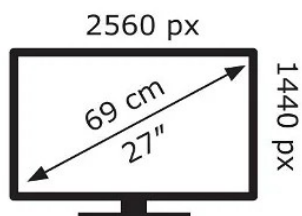

ENERGY

MSI

MAG 275CQRF-QD

26 kWh/1000h

ABCDEF**G**

57 kWh/1000h

2019/2013